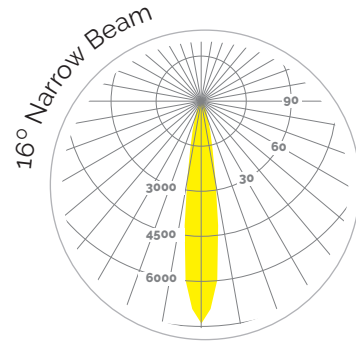

### FEATURES

- Sleek, unobtrusive design allows integration into any style of architecture
- Optimal heat management ensures longevity of the LEDs
- Symmetric and asymmetric wide beam reflectors are ideal for area lighting while rotationally narrow beam reflectors are ideal for accent lighting facades
- 1 x 27W high performance LED
- Integral driver at 120–277V
- Up to 3056 Lumen output
- Up to 113 Lumens/Watt efficacy
- IP67 Rated