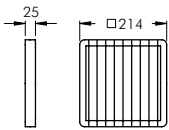

VERTICAL LOUVER

Stainless steel, to avoid glare