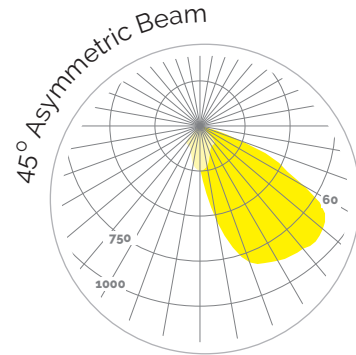

### FEATURES

- Sleek, unobtrusive design allows integration into any style of architecture
- Optimal heat management ensures longevity of the LEDs
- Symmetric and asymmetric wide beam reflectors are ideal for area lighting while rotationally narrow beam reflectors are ideal for accent lighting facades
- 1 x 27W high performance LED
- Integral driver at 120–277V
- Up to 3056 Lumen output
- Up to 113 Lumens/Watt efficacy
- IP67 Rated