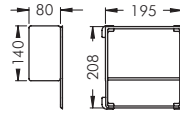

BARN DOORS

Aluminum, to avoid glare