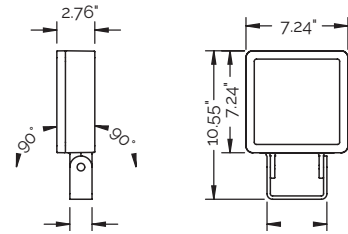

Superlight LED 1

High Performance Floodlight