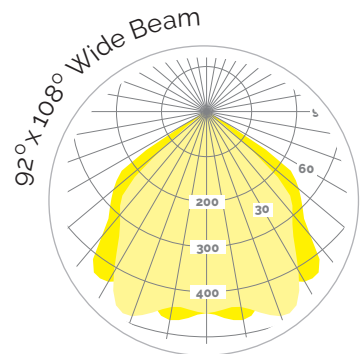

### FEATURES

- Sleek, unobtrusive design allows integration into any style of architecture
- Optimal heat management ensures longevity of the LEDs
- Symmetric and asymmetric wide beam reflectors are ideal for area lighting while rotationally narrow beam reflectors are ideal for accent lighting facades
- 1 x 27W high performance LED
- Integral driver at 120–277V
- Up to 3056 Lumen output
- Up to 113 Lumens/Watt efficacy
- IP67 Rated