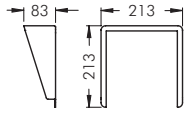

ACCESSORIES

COWL

Stainless steel, to avoid glare